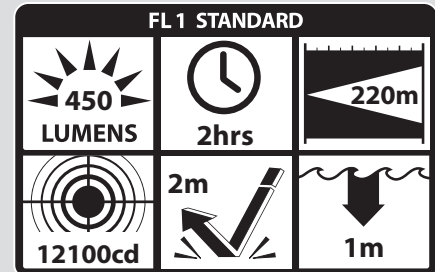

LONG GUN COMPACT WEAPON LIGHT

1 CR123

ITEM NUMBER/UPC

LGL-150, 017398807609

CERTIFICATIONS/MARKINGS

- CE
- US Patent # 9,713,217
- Serialized for personal identification

CASE MATERIAL

- Aircraft grade 6061-T6 aluminum

LUMENS/RUNTIME

FLASHLIGHT

-450L, 2 hrs runtime

CANDELA

FLASHLIGHT

- 12,100

BEAM DISTANCE

FLASHLIGHT

- 220 m

WATER RATING

- IP-X7 waterproof

DROP RATING

- 2 m

DIMENSIONS

- LENGTH: 3.7 in (94mm)
- BODY DIAMETER: .8 in (20mm)
- BEZEL DIAMETER: 1.2 in (30 mm)
- WEIGHT: 4.2 oz (119 g)

BATTERY

- 1 CR123 battery (included)

WARRANTY

- Limited Lifetime

WHAT'S INCLUDED

- LGL-150 weapon light
- LGL-ENDCAP1 tail cap switch
- LGL-RPS1 remote pressure switch (6" cable)
- LGL-SM1 standard Picatinny mount w/thumb screw
- LGL-OM1 45° offset Picatinny mount w/thumb screw
- NS-PIC1 pressure switch rail mount
- NS-WM1 wire management clamp
- (1) CR123 battery
- Allen wrench
- Alcohol prep pad
- Adhesive-backed Velcro mounting strip
- Instruction manual

LGL-150

CERTIFIED

CE

OPTIONAL ACCESSORIES

LGL-ML1

M-LOK Offset Mount

LGL-KM1

KeyMod Offset Mount